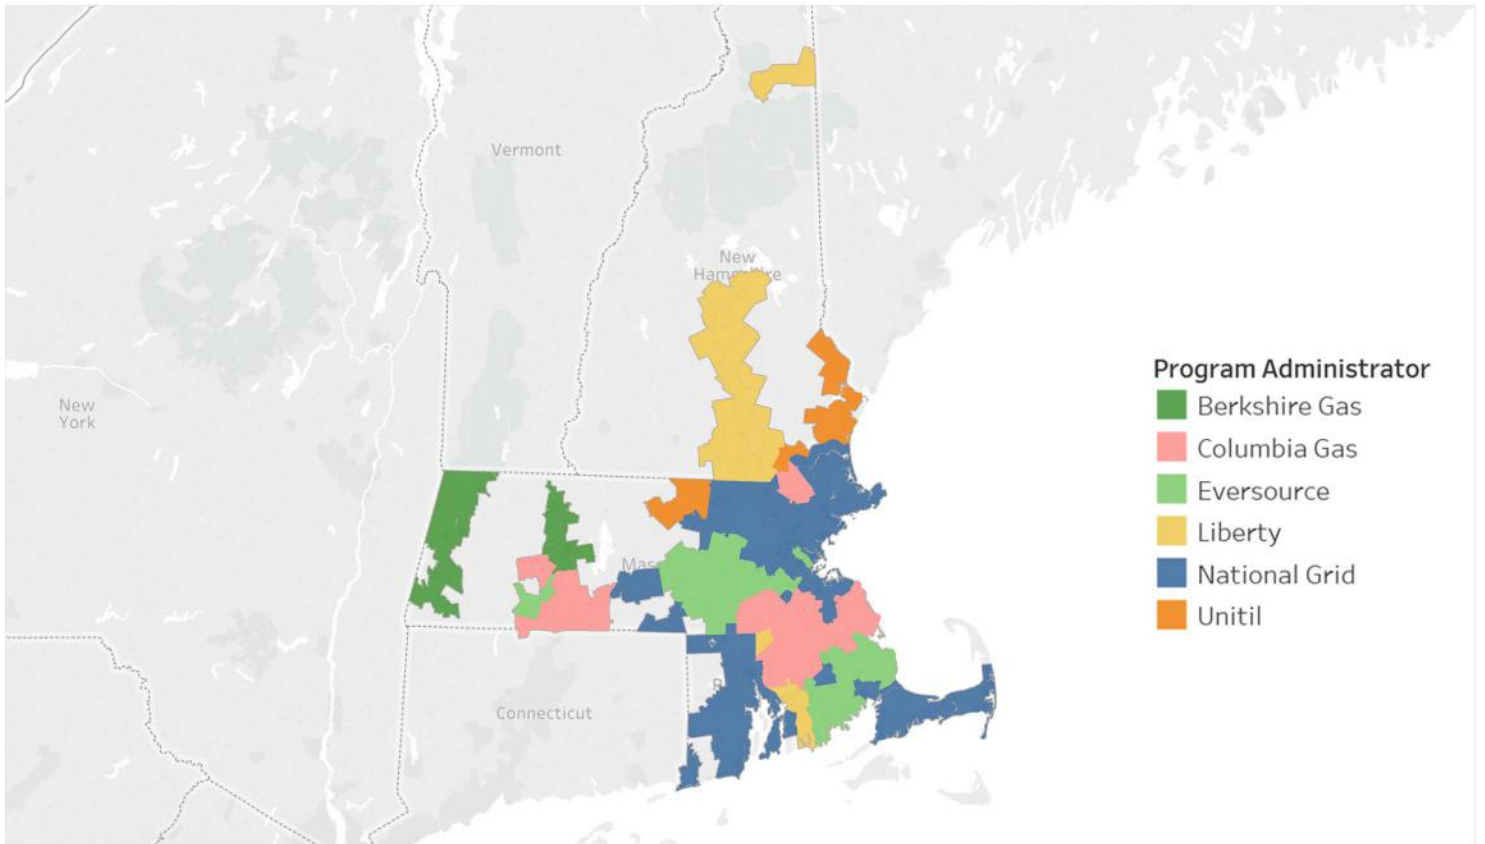

MA, RI, and NH Gast Territory

Map based on Longitude (generated) and Latitude (generated). Color shows details about PA (group). Details are shown for Zip Code. The view is filtered on Exclusions (PA (group), Zip Code), which keeps 718 members.

MA-RI Electric Territories